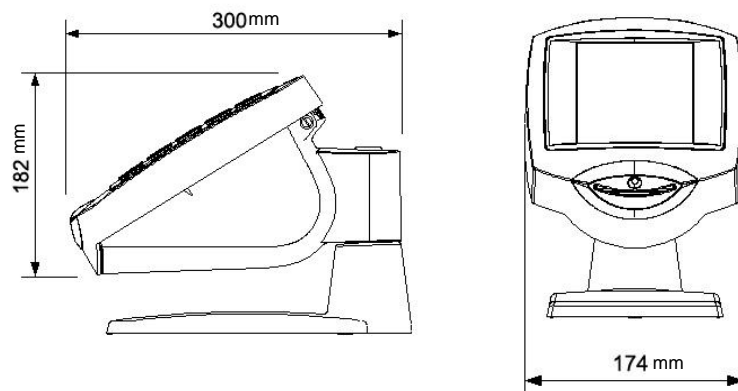

Used with Orchestra, Ensemble Virtua, Solo Virtua and Q-WIN S SE or newer.

Technical specifications	Weight	1.130 kg
	Material, casing	ABS plastic
	Printing method	Thermal printing. Printing speed max: 140 mm/s, 8 dots/mm (203 dpi)
	Paper type	Thermal sensitive
	External power supply	Input: 100-240 V AC, 50-60 Hz, output: 24 V DC, 4 A Stand by: approx: 6 W.
	Power consumption	Printing $W_{max} = 106 W$, $T_{max} = 1 sec.$
	Back-up battery	CR2032, 3V, lithium anode
	Temperature	Operating: 10-40 °C, storage: 0-40 °C.
	Relative humidity	Operating: 15-75%, storage: 10-90%
	Network transmission speed	Supported: 10/100 Mbit/s Ethernet, minimum: 10 Mbit/s
	Connectors/cables	RJ45 – CAT5 – FTP / S-FTP or better. Flexible to withstand bending
	Expected life – thermal print head	More than 1,65 million standard tickets (60 mm) at print rate of 12,5%
	Display	Touch resistive, 91 X 152 mm. Resolution: 480 X 800 pixels. Contrast ratio: 500:1, luminance: 240 cd/m². Viewing angles: left & right: 70°, above: 70°, below: 50°
	Safety and other regulations	CE, RoHS, WEEE

The package contains	Qmatic TP Touch	1
	Printed Quick Guide	1
	Power supply	1
	Ticket roll (10900083)	1
	Power cable Europe	1
	Power cable USA	1

Accessories	Wall bracket	10213205
	Upper columns	2 lengths
	Table stand	10213204
	Floor pedestal P3310	10213206
	Signboard	10930401
	Floor pedestal P3311	10213210

Article number Qmatic TP Touch 10213052

DS134.01H